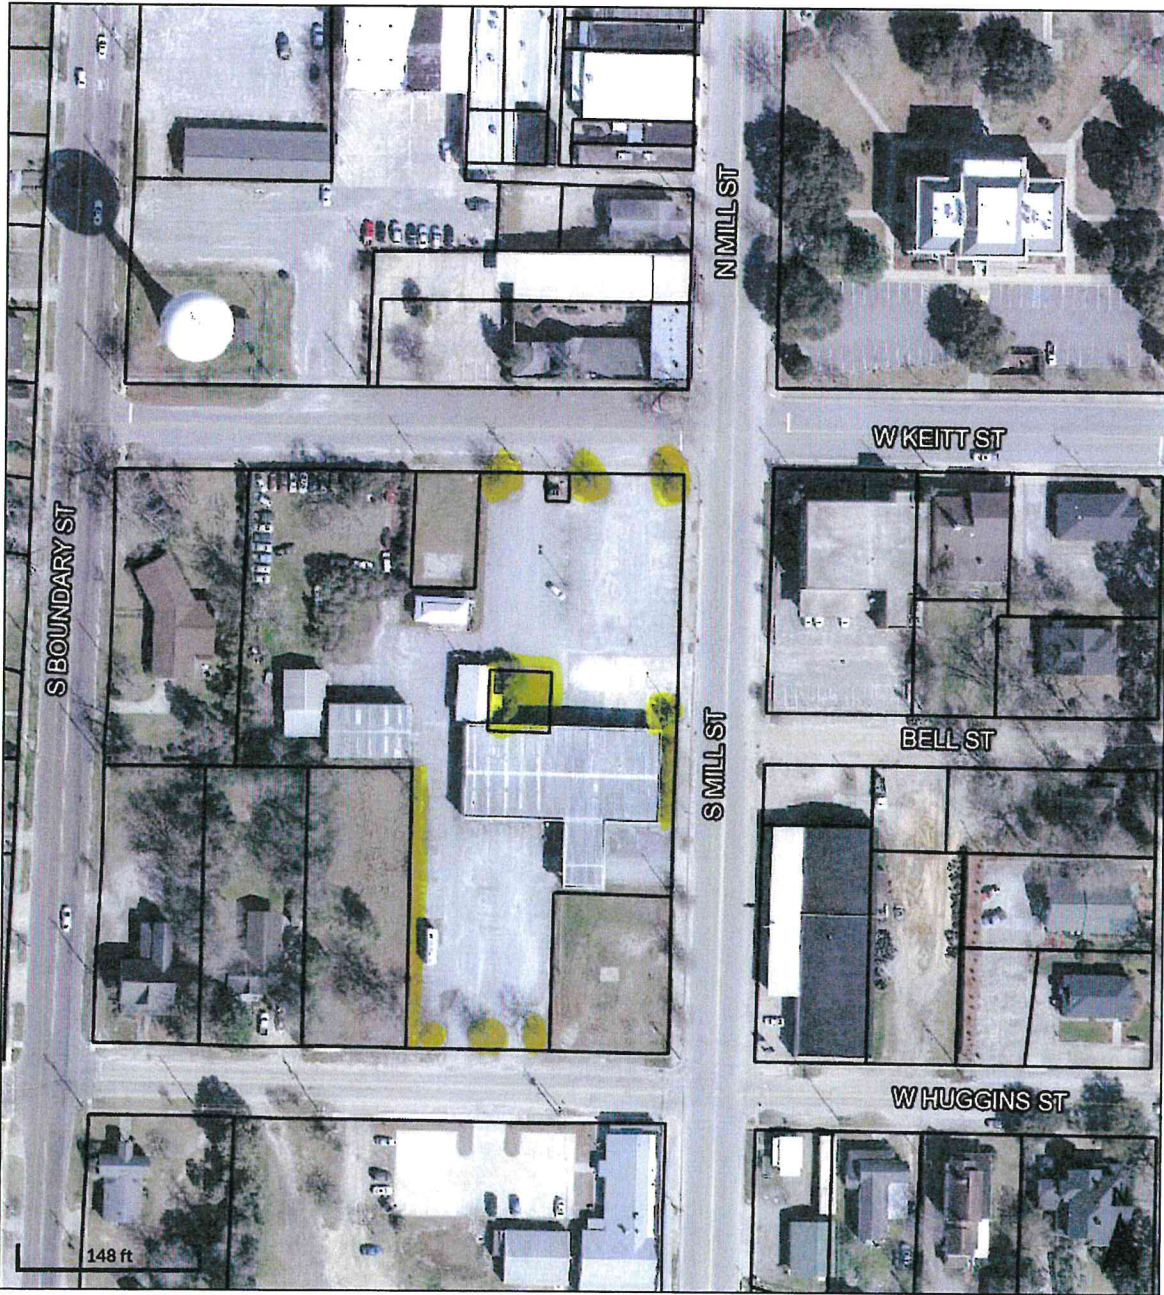

Site # 1

Administration
411 Sunset Dr.

Site #2

DSS/Coroner/PPP
236 Commerce St.

Include Around Pond.

Site #3

Courthouse
3 E. Keitt St.

Exclude flower bed @
Clock.

Site # 4

Sheriff's Office
217 Commerce St.

* Sheriff's Side Only *

Site #5

Weldon
7 Maple St.

Site # 6

Overview

Legend

Mega Site Entrance

Site #9

Overview

Legend

- Parcels
- Roads

Date created: 3/4/2025
Last Data Uploaded: 3/3/2025 8:22:36 PM

Developed by SCHNEIDER GEOSPATIAL

Health Dept.
110 E. Boyce St.

Voters Registration/Procurement
3 S. Church St.

Site #10

Overview

Legend

- Parcels
- Roads

Date created: 3/4/2025
Last Data Uploaded: 3/3/2025 8:22:36 PM

Developed by SCHNEIDER GEOSPATIAL

Judicial Building
102 S. Mill St.