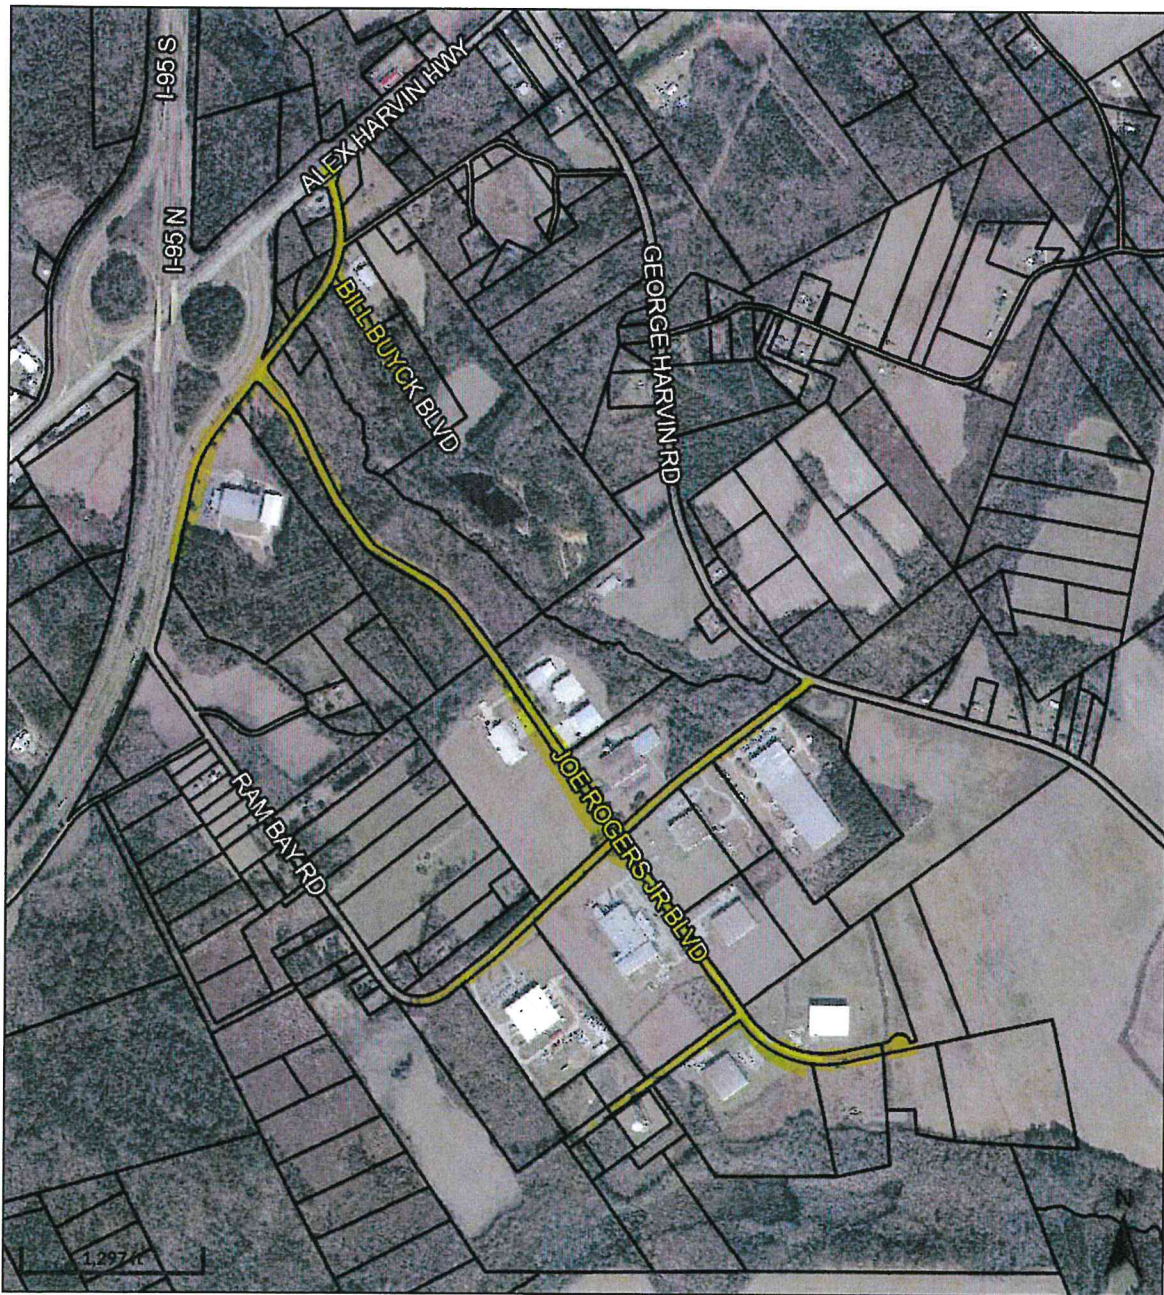

Site # 1

Administration
411 Sunset Dr.

Site #2

DSS/Coroner/PPP
236 Commerce St.

Include Around Pond.

Site #3

Courthouse
3 E. Keitt St.

Exclude flower bed @
Clock.

Site # 4

Sheriff's Office
217 Commerce St.

* Sheriff's Side Only *

Site #5

Weldon
7 Maple St.

Site # 6

Overview

Legend

- Parcels
- Roads

Date created: 3/4/2025
Last Data Uploaded: 3/3/2025 8:22:36 PM

Developed by SCHNEIDER GEOSPATIAL

Rambay Road
Joe Rogers Jr. Blvd.
Water Tank Rd.
Bill Buyck Rd.

Site # 7

2249 Black River Rd.
Cable, SC 29

Mega Site Entrance

Site #9

Overview

Legend

- Parcels
- Roads

Date created: 3/4/2025
Last Data Uploaded: 3/3/2025 8:22:36 PM

Developed by SCHNEIDER GEOSPATIAL

Health Dept.
110 E. Boyce St.