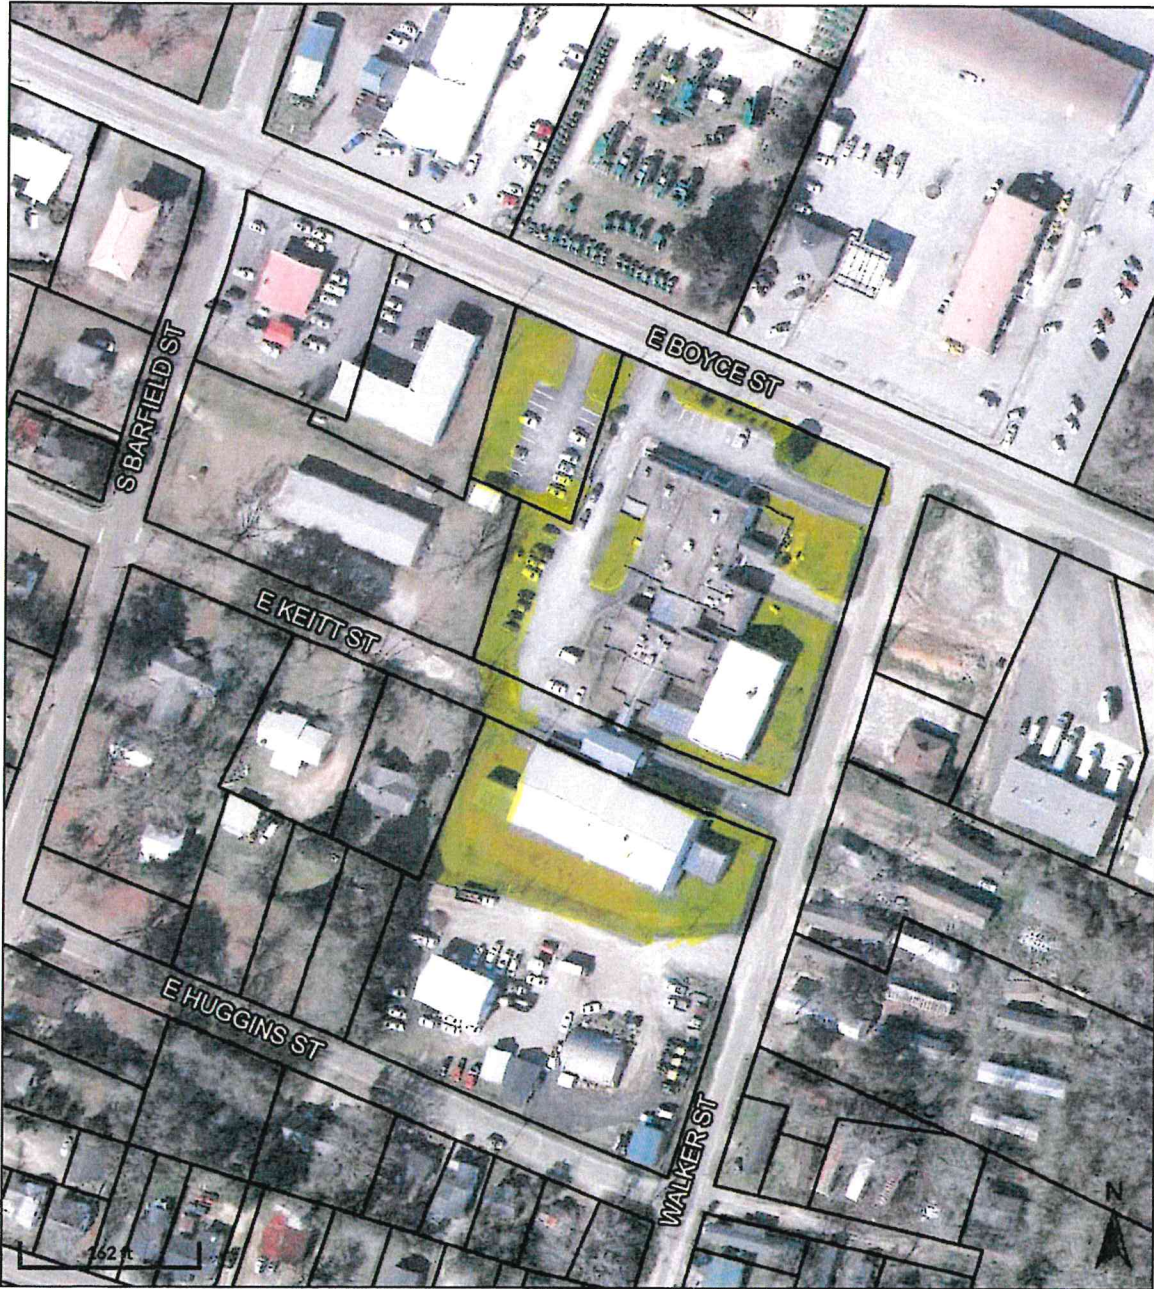

Overview

Legend
□ Parcels
□ Roads

Date created: 3/7/2025
Last Data Uploaded: 3/6/2025 8:26:46 PM

Developed by SCHNEIDER GEOSPATIAL

Detention Center
310 E. Boyce St.